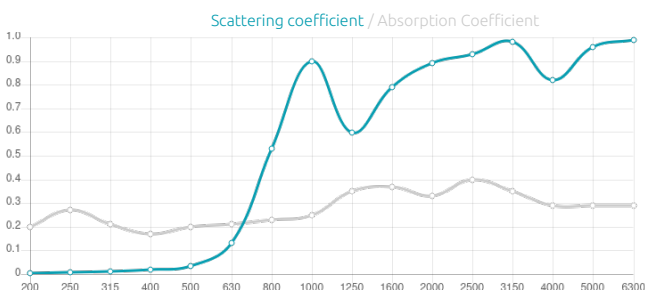

Performance

This product is available in the following Fire Rate:
FG | Furniture Grade

PRODUCT COMPOSITION:

Logan | Natural wood veneer
- Natural wood veneer
- HMDF and plywood structure

Logan | Lacquered HMDF
- Lacquered HMDF
- HMDF and plywood structure

Dimensions:

Logan | 595x595x60mm

Integrated Fixing System