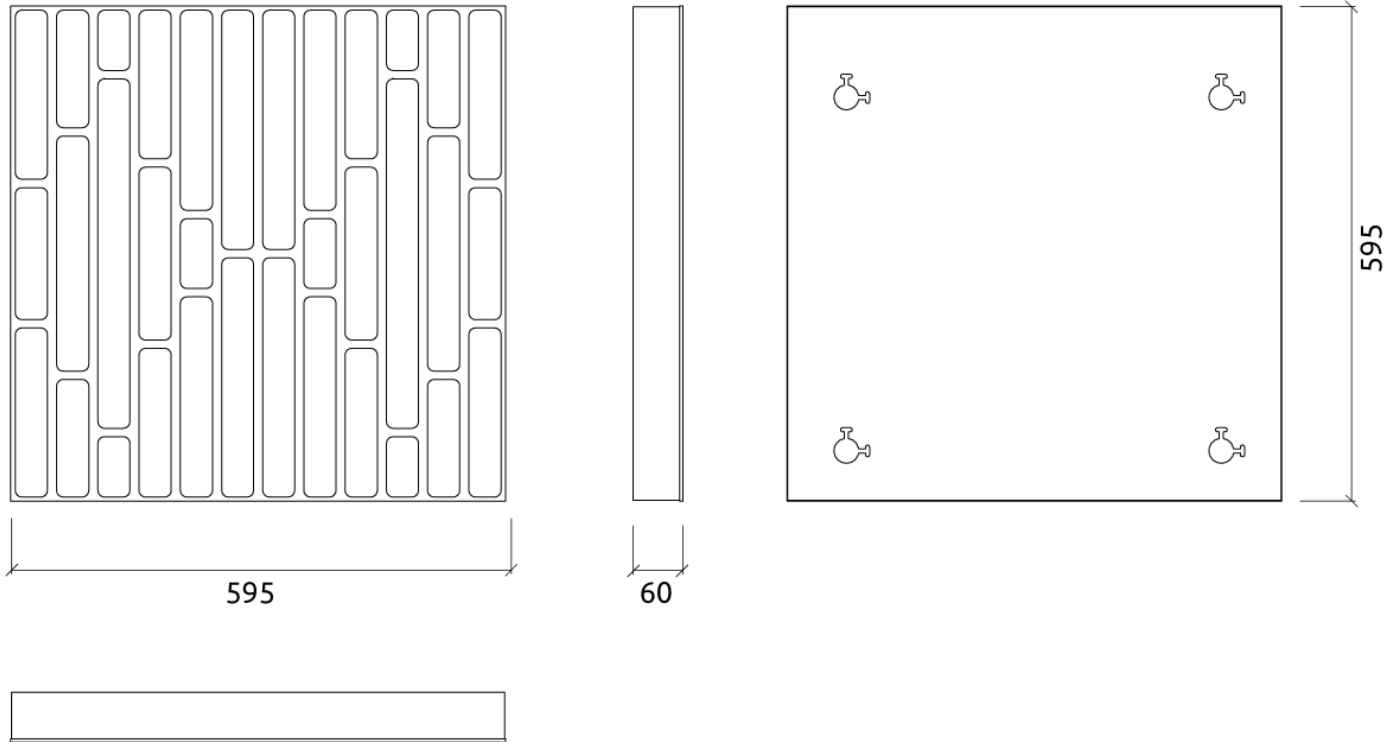

Dimensions:

Logan | 595x595x60mm

Integrated Fixing System

Dimensions

Add-ons

Installation:
Integrated Fixing System

Dimensions	Weight
FG - LW 595x595x60mm	4.56 Kg
FG - NW 595x595x60mm	4.58 Kg

Box
Quantity per box: 4
Dimensions: 645x405x655mm
Volume: 0.171m³
Weight: Kg