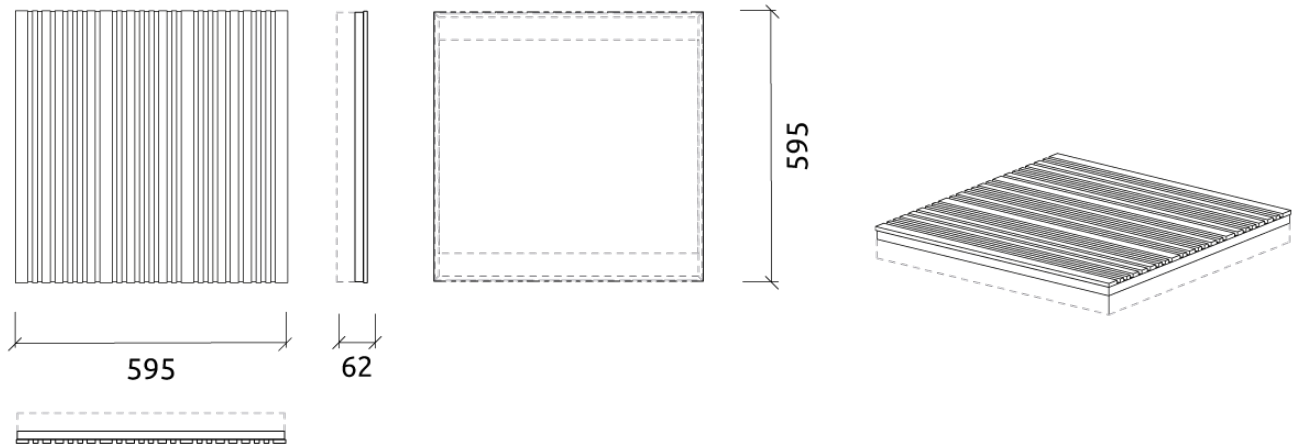

Features

Siena CS + Absorber Core

Absorption Range: 500 Hz to 8000 Hz

Acoustic Class: C | $(\alpha_w) = 0,7$

Siena CS + Bass Trap Core

Absorption Range: 100 Hz to 125 Hz

Purpose

- RT reduction
- Flutter echo control
- Reducing excessive reverberation
- Improving speech intelligibility

Recommended for

- Home Cinemas
- Media Rooms

Performance

Add-ons

Dimensions	Weight	Box
FG - LW 595x595x21mm	2.6 Kg	Quantity per box: 4
FG - NW 595x595x21mm	2.6 Kg	Dimensions: 645x150x655mm
		Volume: 0.063m ³
		Weight: 11.4Kg