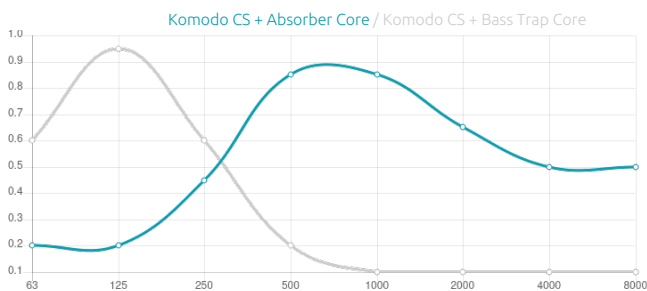

Komodo CS

Komodo CS is an innovative wooden absorber panel with an acoustically optimised perforation pattern with a discreet modular installation system. This modular system uses four different wooden cores: an Absorber, Diffuser, Bass Trap, and Speaker options. Each provides distinct functionality while keeping the same design. The acoustic covers can be easily swapped or replaced.

Absorbers remove energy from incoming sound waves, reducing reflections and overall reverberation time. Diffusers scatter energy over a wide area, creating more homogenous sound fields. Bass Traps reduce low frequency room modes, diminishing the effect of standing waves. Speaker cores seamlessly integrate in-wall speakers. Discover our Cinema Series, a flexible range that can be adapted to a wide variety of environments and is tailored into beautiful, timeless, multifunctional designs.

Features

Komodo CS + Absorber Core
Absorption Range: 500 Hz to 8000 Hz
Acoustic Class: C | (aw) = 0,65

Komodo CS + Bass Trap Core
Absorption Range: 100 Hz to 125 Hz

Purpose

- RT reduction
- Flutter echo control
- Reducing excessive reverberation
- Improving speech intelligibility

Recommended for

- Home Cinemas
- Media Rooms

Performance