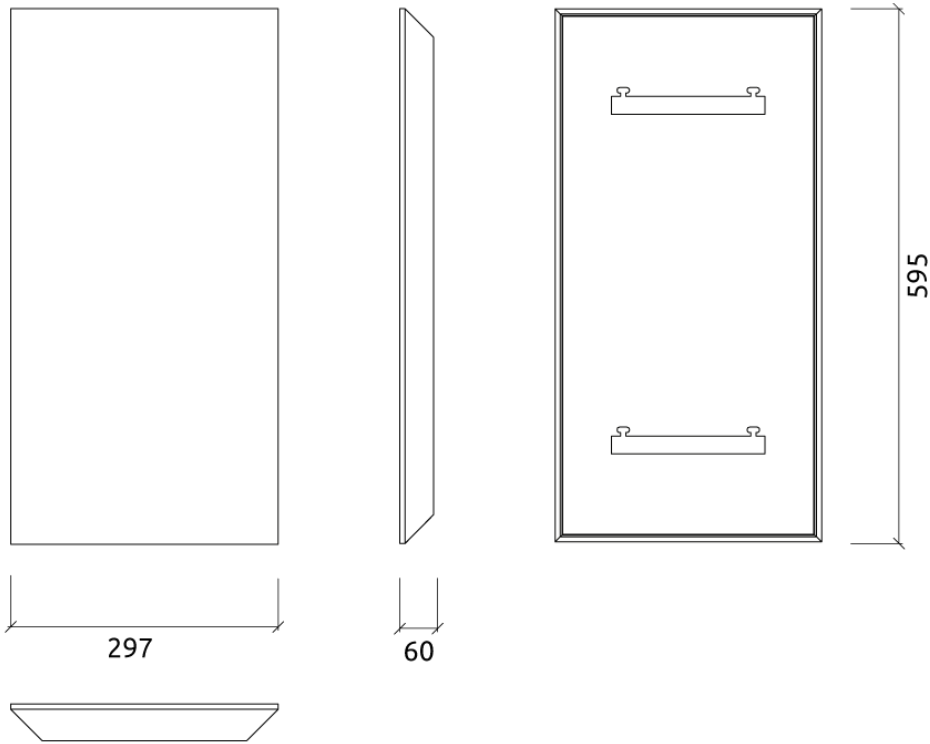

Add-ons

Integrated Fixing System

Dimensions

FG - SF | 297x595x61mm

Weight

1.6 Kg

Box

Quantity per box: 6

Dimensions: 645x405x350mm

Volume: 0.091m³

Weight: 11.47Kg