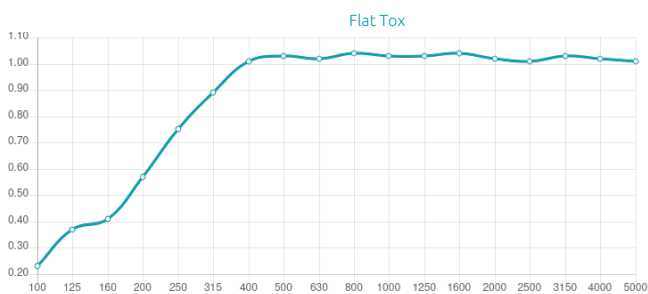

Performance