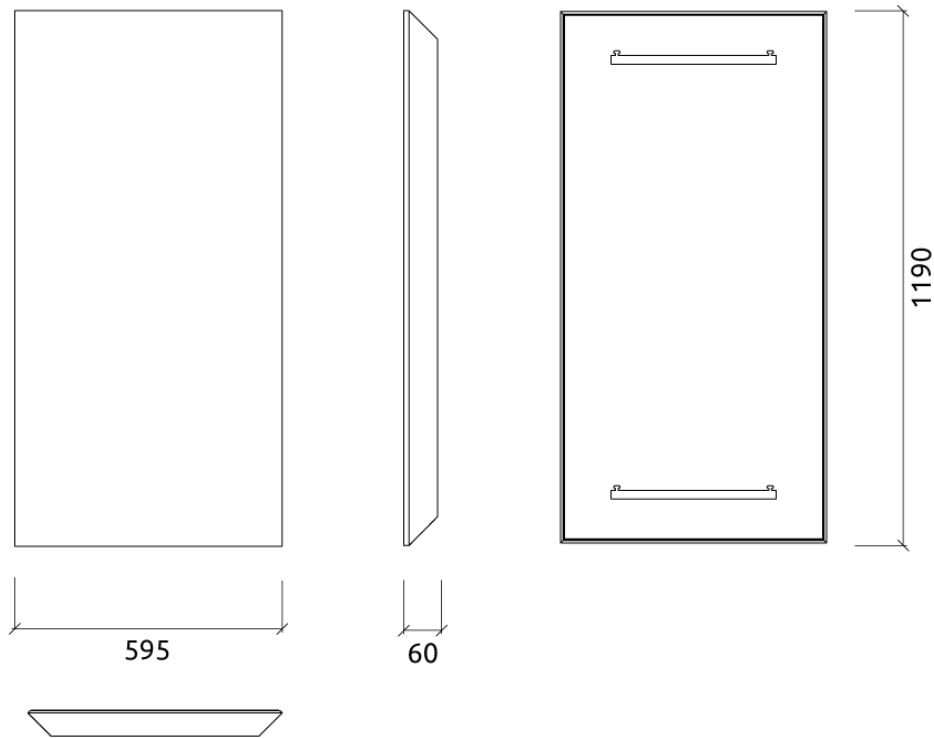

Add-ons

Integrated Fixing System

Dimensions

FG - SF | 595x1190x61mm

Weight

3.44 Kg

Box

Quantity per box: 4

Dimensions: 1235x255x655mm

Volume: 0.206m³

Weight: 16.4Kg