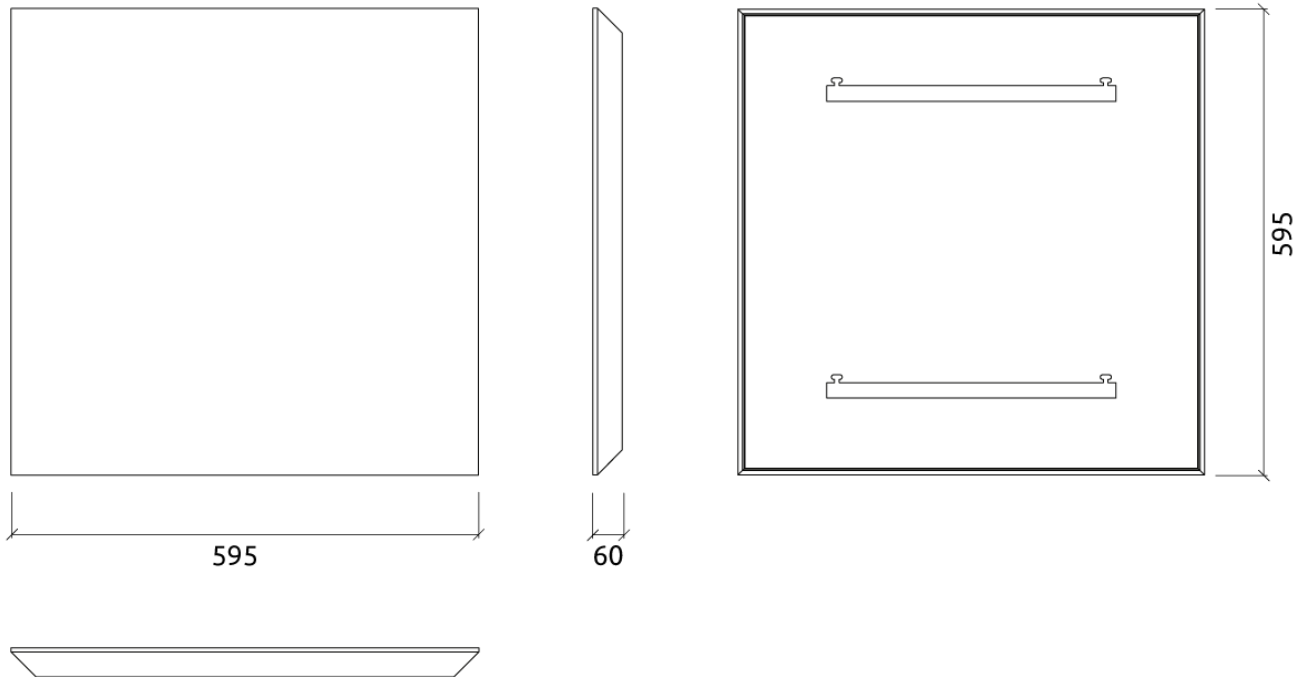

Recommended for

- Control Room
- Recording Room
- Home Studio
- Broadcast Studio
- Vocal Booth

Performance

Add-ons

Integrated Fixing System

Dimensions

FG - SF | 595x595x61mm

Weight

1.84 Kg

Box

Quantity per box: 6

Dimensions: 645x405x655mm

Volume: 0.171m³

Weight: 12.56Kg

Flat Tox SQR - Absorber

(FG - SF) Suede Fabric Finishes