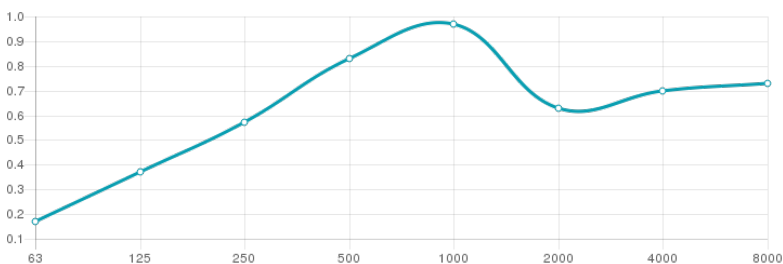

Performance

Specifications

Acoustic performance:

Absorption range | 250Hz to 4000Hz
Acoustic class | C
Absorption coef. (α_w) | 0,7(M)

FG

Dim. | 595x595x66 mm
Weight | Kg*
Units per box | 6
BoxWeight | 17,80 Kg*