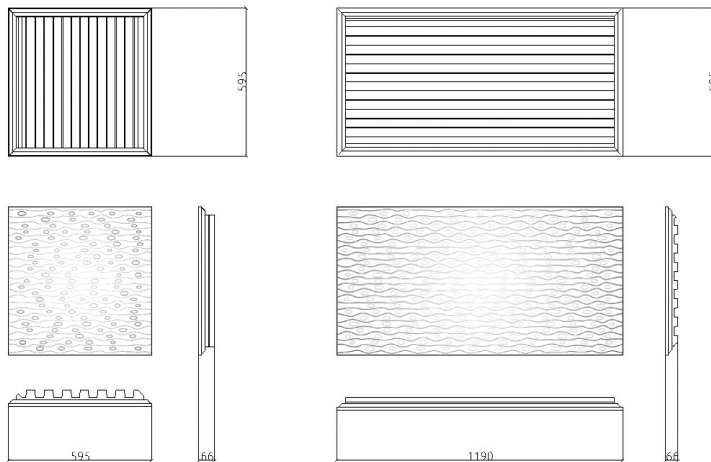

Sahara's secret lies in its organic pattern, allowing you to increase the absorptive areas and change the morphology of the diffusing ridges, producing a panel truly tailor-made to your needs.

Technical Information

Performance

Specifications

Acoustic performance:

Absorption range | 250Hz to 4000Hz
Acoustic class | C
Absorption coef. (α_w) | 0,7(M)

FG

Dim. | 595x595x66 mm
Weight | Kg*
Units per box | 6
BoxWeight | 17,80 Kg*

Dim. | 1190x595x66 mm
Weight | Kg*
Units per box | 4
BoxWeight | 21,20 Kg*

FR+

Dim. | 595x595x66 mm
Weight | Kg*
Units per box | 6
BoxWeight | Kg*

Dim. | 1190x595x66 mm
Weight | Kg*
Units per box | 4
BoxWeight | Kg*

Installation - [Fixart Tube](#) | [Fixart Metal](#) | [GlueArt](#)

Packing Dimensions - 640x385x640 mm | 1235x250x640 mm

* Approximate weight

hello@artnovion.com

www.artnovion.com

28/06/2017

Sahara W - Absorber